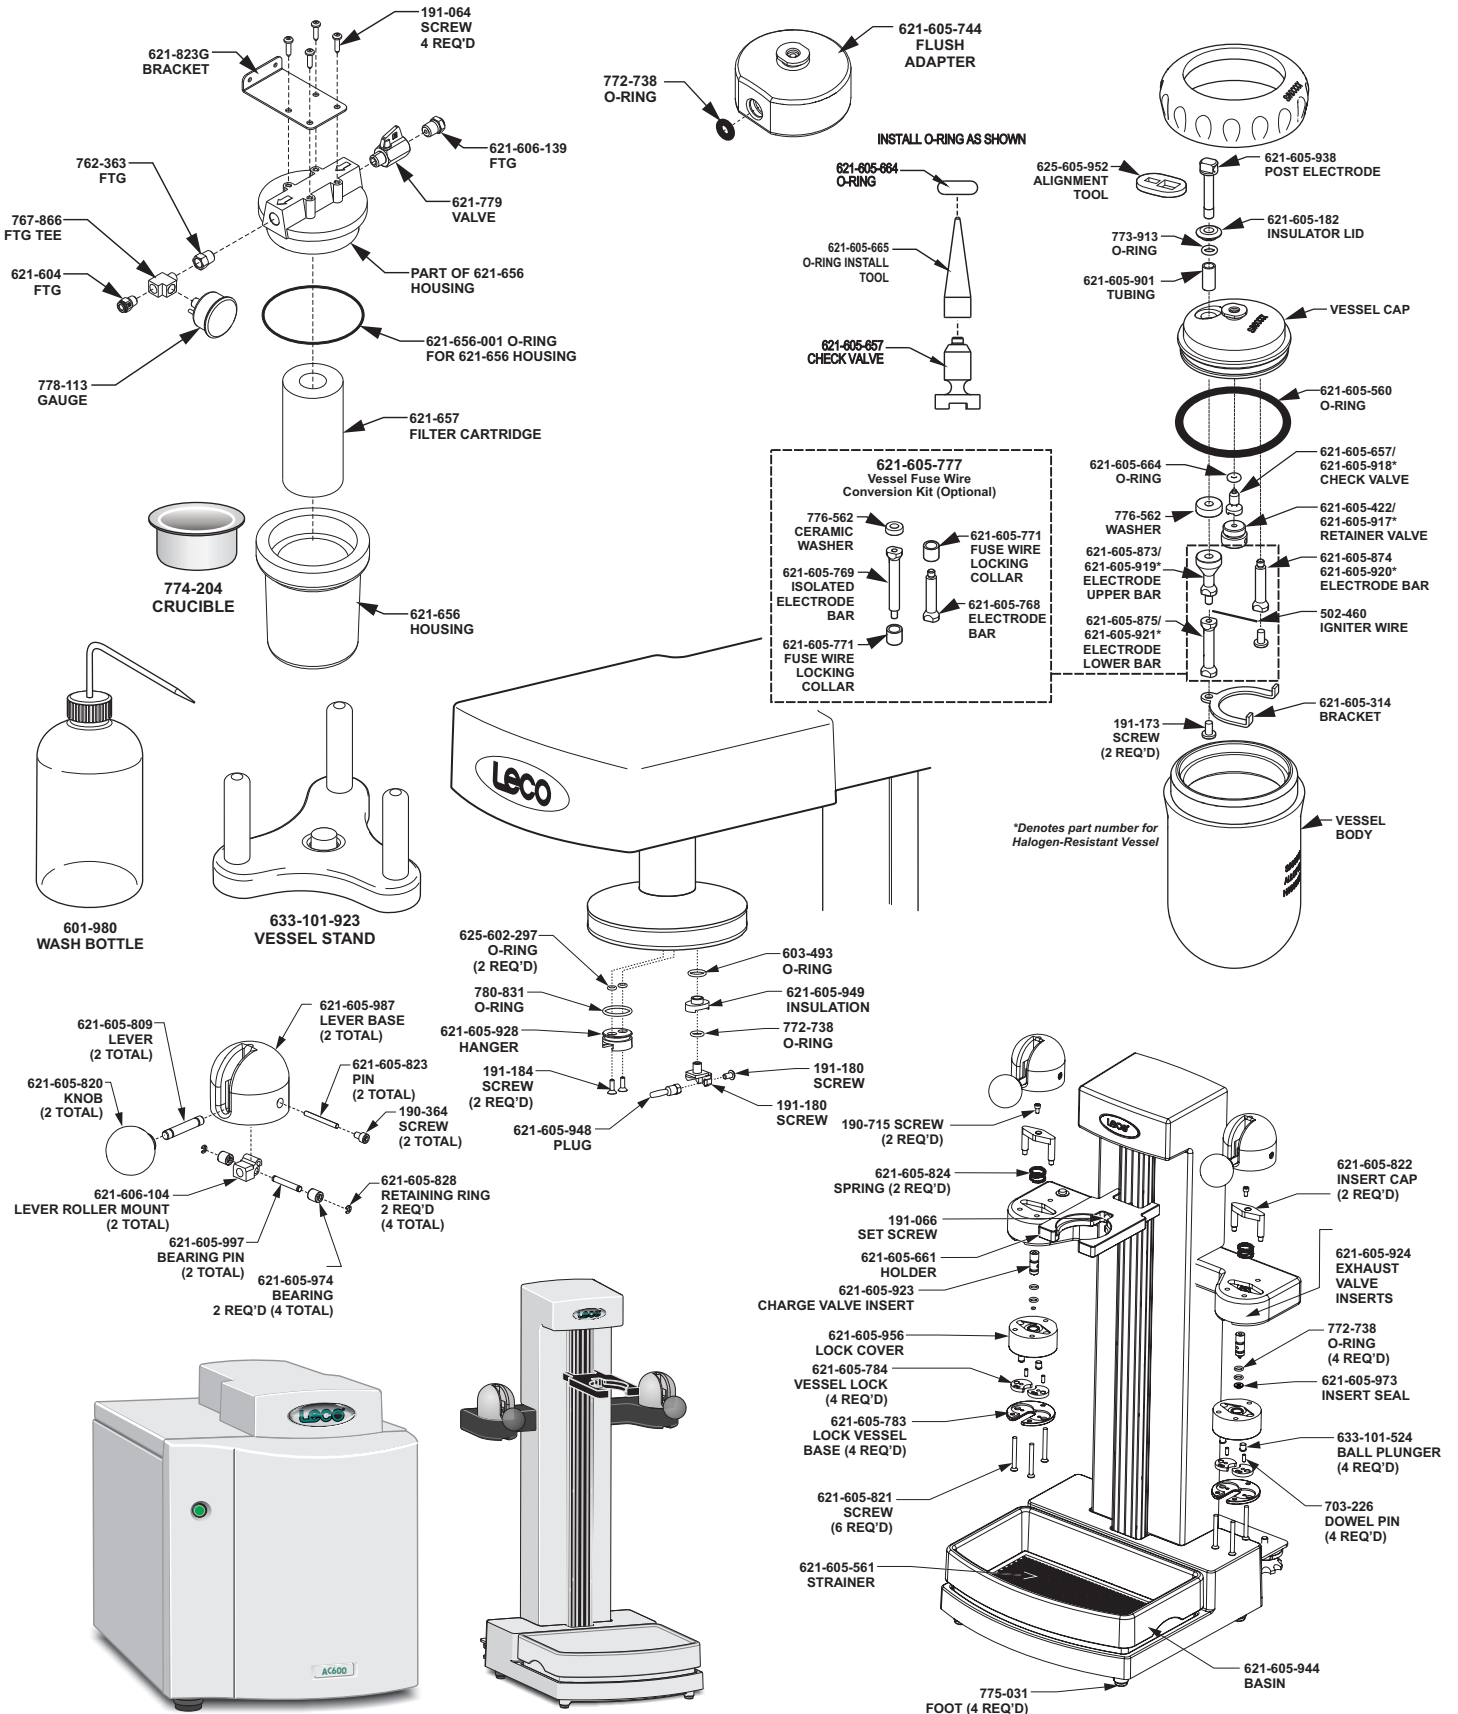

Note: Part numbers and standards' values may change. Consult LECO for the latest information.

See reverse side for contact information

GENERAL COMBUSTION SUPPLIES

774-649 Cleaning Brush Assembly
774-204 Crucible 10/pkg.
502-461 Cotton Thread Fuse, 10 cm, 375/pkg
502-462 Fuse Wire, 10 cm, 375/pkg
621-605-803 Fixed Wire Igniter Assembly, 5/pkg
502-460 Fixed Wire Igniter

OPERATION ACCESSORIES

501-241 Vacuum Grease (Silicone)
633-101-923 AC600 Vessel Holder
621-657 Filter Cartridge, 1 micron
621-605-744 Flush Adapter
762-515 O-Ring Removal Tool
776-978 Glass Scoop
502-051 Tweezers, Curved Fine Point
621-605-517 Vessel Lid Removal Tool
621-605-750 Vessel Tool Kit

O-RINGS

611-543 Prep Station Nipple Charge
621-605-560 Vessel Cap
621-605-664 Check Valve
621-605-973 Seal Insert Exhaust
772-738 Prep Station Valve Inserts
773-913 Electrode Post
776-562 Ceramic Washer
621-656-001 Water Filter Housing

REFERENCE MATERIALS

774-208-150 Benzoic Acid Tablets, 50/pkg
502-682 Coal Prox Plus (High), 50 g/bottle
501-439 Mineral Oil 4 oz/bottle

**Values vary—contact LECO for current levels.*

NOTE: Part numbers and standards' values may change.